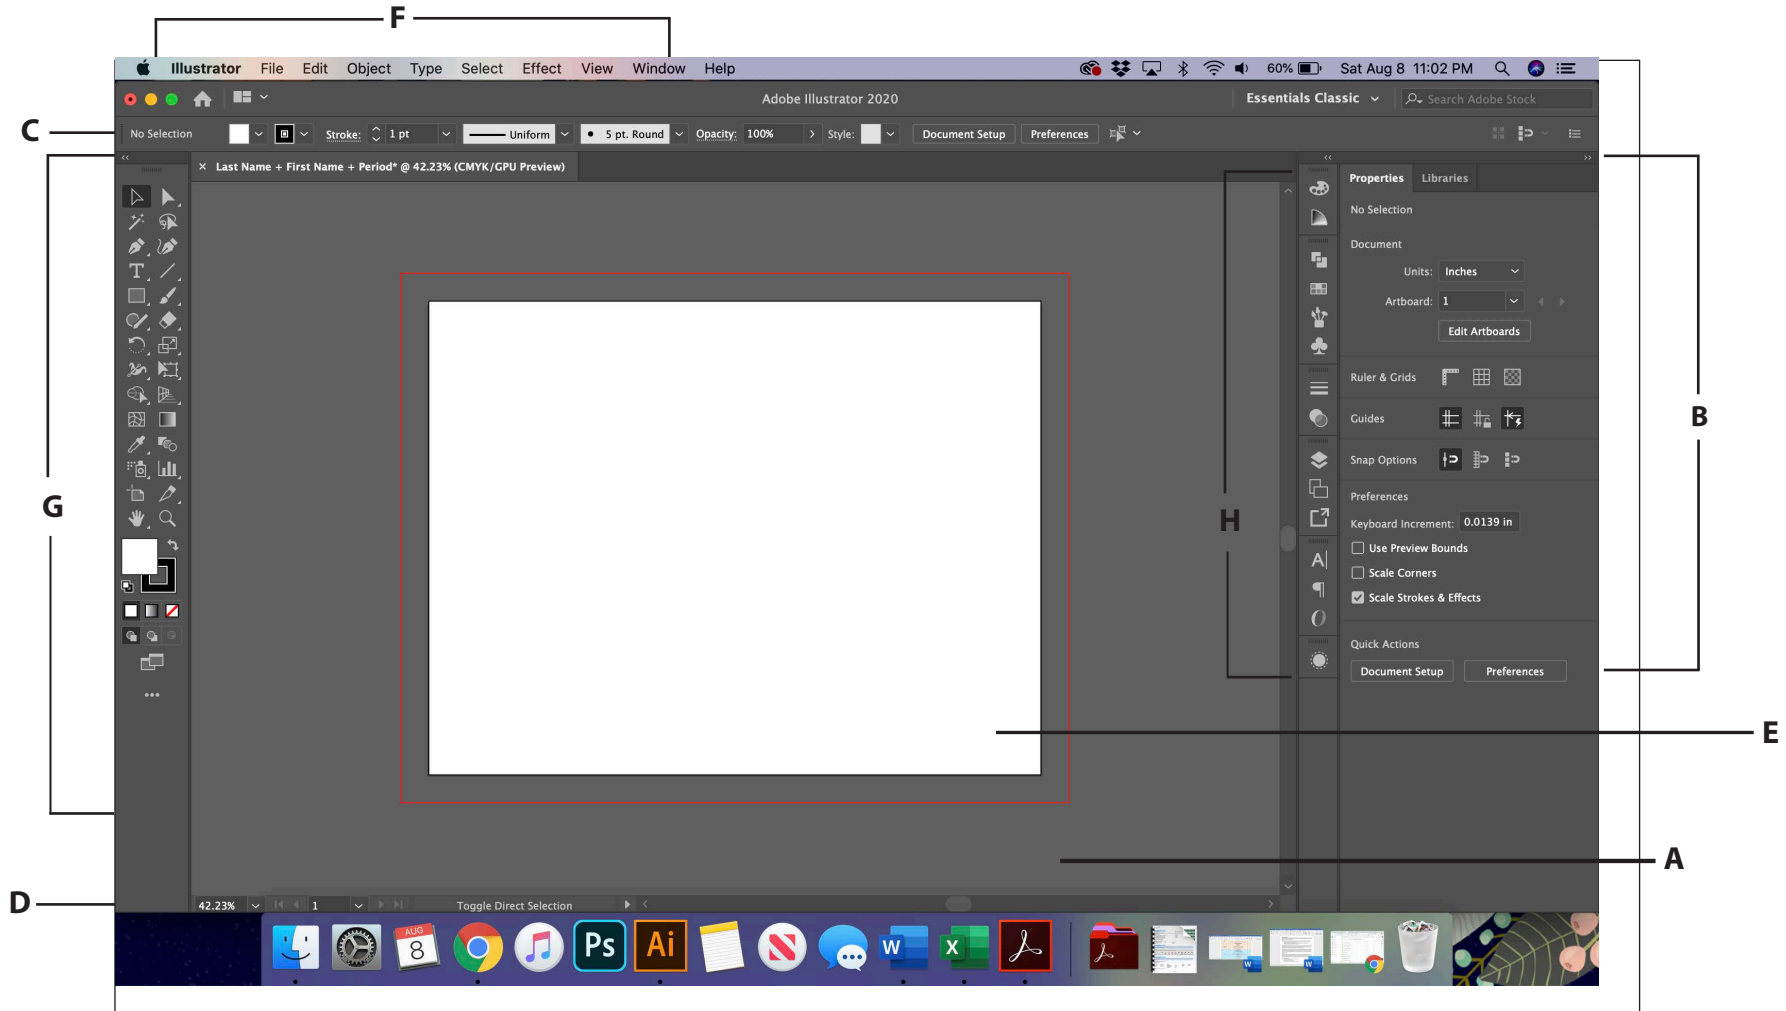

TOOLS AND WORKSPACE: THE WORK AREA

DIRECTIONS: Write the name of each Illustrator workspace section next to its corresponding letter on the lines below. Use the Word Bank below to help you. Each word is used only once.

WORD BANK

Control Panel	Tools Panel
Menu Bar	Document Window
Status Bar	Properties Panels
Artboard	Collapsed Panels

1. _____ – Displays the file(s) you are working on.
2. _____ – White area on which printable artwork is created. Artboards are like pages in Adobe InDesign.
3. _____ – Displays the various options for each tool as you use it, commands, and options.
4. _____ – Used to monitor and modify work. Certain panels are displayed by default. You can display any panel by choosing it from the Window menu.
5. _____ – Contains tools for creating and editing images, artwork, page elements, and more. Related tools are grouped together.
6. _____ – Appears at the lower-left edge of the Document window. Displays information, zooming, and navigation controls.
7. _____ – Menus of selectable commands and options located at the top of the workspace. Illustrator, File, Edit, Object, Type, Select, Effect, View, Window, and Help comprise the Menu Bar.
8. _____ – Located across the top of the workspace. Contains application controls, the Workspace Switcher and Search.